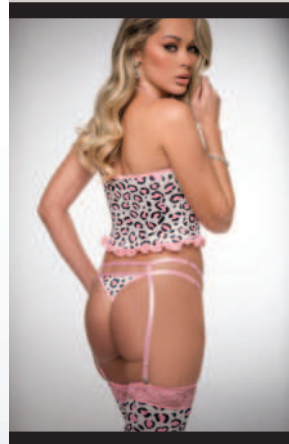

AVAILABLE COLORS

Leopard Pastel Pink
Hollywood Pink Dot

SIZES: ONE SIZE