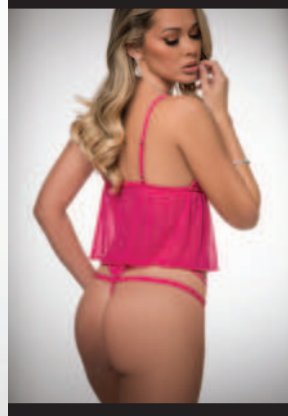

Darling and revealing this cropped sheer babydoll gets sexy with peek-a-boo cups, decorative straps and cheeky panty. Silver heart charm detail.

AVAILABLE COLORS

Barbie Pink

Millennial White

SIZES: ONE SIZE