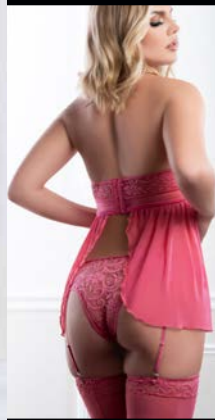

INDEX

AVAILABLE COLORS

-  Pink Crush
-  White Tux

SIZES: ONE SIZE

0H2357

3PC FLYAWAY
BUSTIER BABYDOLL,
ZIPPER PANTY &
STOCKINGS

Jacquard laced bustier with front zipper built-in a flyway babydoll. Peek-a-boo details adorned with florets. Velour strap with diamanté charm detail. Matching cheekini with garter straps, front zipper, which doesn't go under the crotch. Stockings Included.