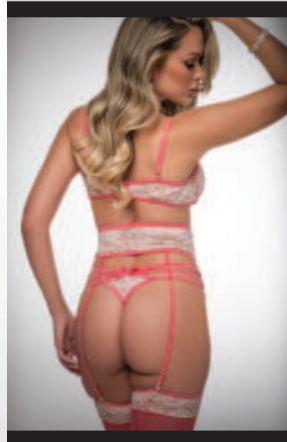

INDEX

AVAILABLE COLORS

Cocoa Spice

SIZES: ONE SIZE

NEW PACKAGE

L2212

3PC LACY GARTER
BELT PANTY, BRA &
STOCKINGS

A stunningly decadent lingerie set comes with delicate lace balconete strappy wired bra, curve hugging garter belt with open front and boning structure tied in a silky bow and attached to strappy panty. Trim contrast and diamanteé charm add flirty touch. Includes stockings.