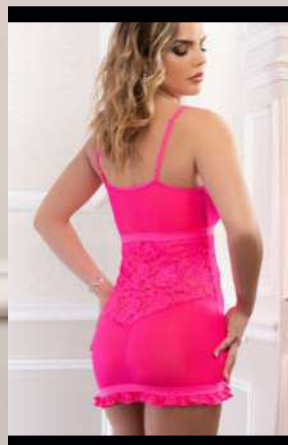

0H2406

2PC STUDDED
FLAPPER SHEER &
LACE MINI DRESS W/
THONG & GARTERS

Slip in a sultry & sexy
flapper style dress
that accentuates your
curves in a glamorous
mix of lace and mesh
& studded trims.
Includes thong and
laced garters.

AVAILABLE COLORS

- PINK FEVER
- NORTHERN DROPLET

SIZES: ONE SIZE