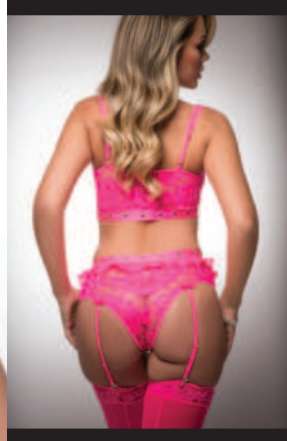

INDEX

AVAILABLE COLORS

-  Audacious Pink
-  Midnight Sky

SIZES: ONE SIZE

L2204

3PC HIGH WAIST
STUDED CUT OUT
HIPHUGGER GARTER
PANTY & TOP BRA

Bombshell trendy high waist studded hiphugger panty, with flirty ruffles and perfect peek-a-boo cut out, accentuate your curves and defines the silhouette. A matching studded top bra in all beautiful floral net lace with deep plunge cut out add the final touch of sexiness to the set . Includes Stockings.